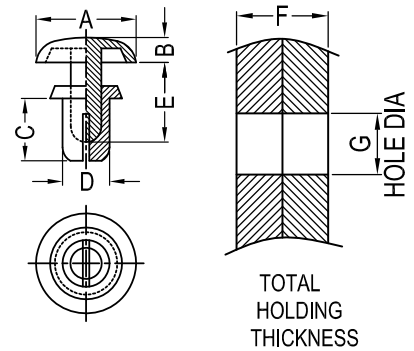

Plastic Snap Rivets

Pack of 50

Plastic snap rivets (Pack of 50)

SPECIFICATION:

| | |
|----------|---------------------|
| Material | PA 6 black, UL94-V2 |
| Colour | Black |

PRODUCT RANGE:

| Art. Nr. | A | B | C | D | E | F | G (Hole ϕ) | 7 |
|---------------|--------|--------|---------|--------|---------|---------|------------------|--------|
| RND 610-00073 | 4.2 mm | 1.2 mm | 2.4 mm | 2.0 mm | 2.8 mm | 0.6 mm | 2.1 mm | 3.0 kg |
| RND 610-00074 | 4.2 mm | 1.2 mm | 3.2 mm | 2.0 mm | 3.8 mm | 1.3 mm | 2.1 mm | 3.0 kg |
| RND 610-00075 | 4.2 mm | 1.2 mm | 4.0 mm | 2.0 mm | 5.5 mm | 2.1 mm | 2.1 mm | 3.0 kg |
| RND 610-00076 | 4.2 mm | 1.2 mm | 4.8 mm | 2.0 mm | 5.5 mm | 2.9 mm | 2.1 mm | 3.0 kg |
| RND 610-00077 | 4.2 mm | 1.2 mm | 5.6 mm | 2.0 mm | 7.1 mm | 3.7 mm | 2.1 mm | 3.0 kg |
| RND 610-00078 | 4.2 mm | 1.2 mm | 6.4 mm | 2.0 mm | 7.1 mm | 4.4 mm | 2.1 mm | 3.0 kg |
| RND 610-00079 | 5.0 mm | 1.4 mm | 3.2 mm | 2.6 mm | 4.5 mm | 1.0 mm | 2.6 mm | 3.0 kg |
| RND 610-00080 | 5.0 mm | 1.4 mm | 4.2 mm | 2.6 mm | 4.5 mm | 2.0 mm | 2.6 mm | 3.0 kg |
| RND 610-00081 | 5.0 mm | 1.4 mm | 4.8 mm | 2.6 mm | 6.1 mm | 2.7 mm | 2.6 mm | 3.0 kg |
| RND 610-00082 | 5.0 mm | 1.4 mm | 5.6 mm | 2.6 mm | 6.1 mm | 3.4 mm | 2.6 mm | 3.0 kg |
| RND 610-00083 | 5.0 mm | 1.4 mm | 6.4 mm | 2.6 mm | 7.8 mm | 4.3 mm | 2.6 mm | 3.0 kg |
| RND 610-00084 | 5.0 mm | 1.4 mm | 7.2 mm | 2.6 mm | 7.8 mm | 5.1 mm | 2.6 mm | 3.0 kg |
| RND 610-00085 | 6.4 mm | 1.6 mm | 3.5 mm | 3.0 mm | 5.1 mm | 1.0 mm | 3.1 mm | 7.0 kg |
| RND 610-00086 | 6.4 mm | 1.6 mm | 4.5 mm | 3.0 mm | 6.1 mm | 2.0 mm | 3.1 mm | 7.0 kg |
| RND 610-00087 | 6.4 mm | 1.6 mm | 5.5 mm | 3.0 mm | 6.1 mm | 3.0 mm | 3.1 mm | 7.0 kg |
| RND 610-00090 | 6.4 mm | 1.6 mm | 6.5 mm | 3.0 mm | 7.1 mm | 4.0 mm | 3.1 mm | 7.0 kg |
| RND 610-00091 | 6.4 mm | 1.6 mm | 7.5 mm | 3.0 mm | 9.0 mm | 5.0 mm | 3.1 mm | 7.0 kg |
| RND 610-00092 | 6.4 mm | 1.6 mm | 8.0 mm | 3.0 mm | 9.0 mm | 5.5 mm | 3.1 mm | 7.0 kg |
| RND 610-00093 | 6.4 mm | 1.6 mm | 9.0 mm | 3.0 mm | 11.0 mm | 6.5 mm | 3.1 mm | 7.0 kg |
| RND 610-00094 | 6.4 mm | 1.6 mm | 10.0 mm | 3.0 mm | 11.0 mm | 7.5 mm | 3.1 mm | 7.0 kg |
| RND 610-00095 | 6.4 mm | 1.6 mm | 14.5 mm | 3.0 mm | 15.5 mm | 11.5 mm | 3.1 mm | 7.0 kg |
| RND 610-00096 | 6.4 mm | 1.6 mm | 23.0 mm | 3.0 mm | 24.0 mm | 20.5 mm | 3.1 mm | 7.0 kg |